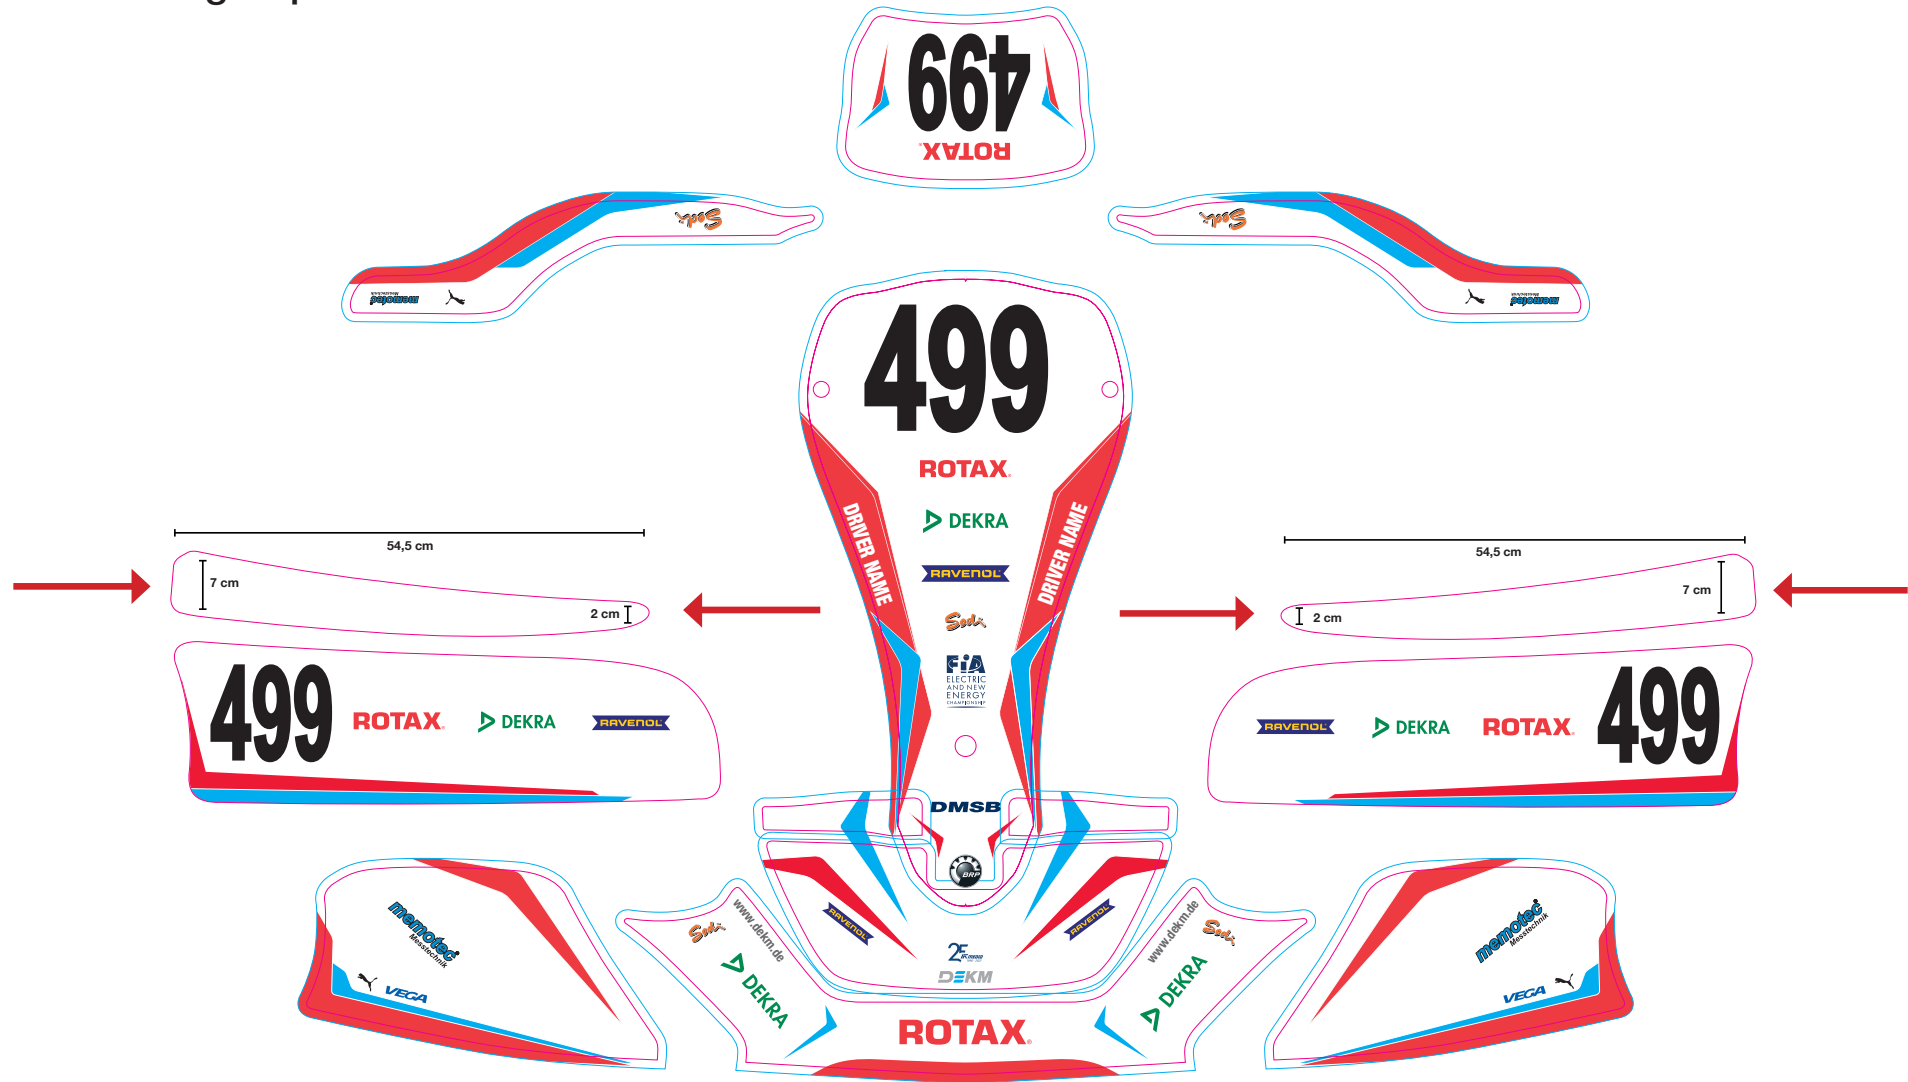

2021 Branding requirements

→ free space for sponsors

Sticker dimensions side box, top side:
2x stickers each 54,5 cm long, max. 7 cm high tapered to 2 cm height