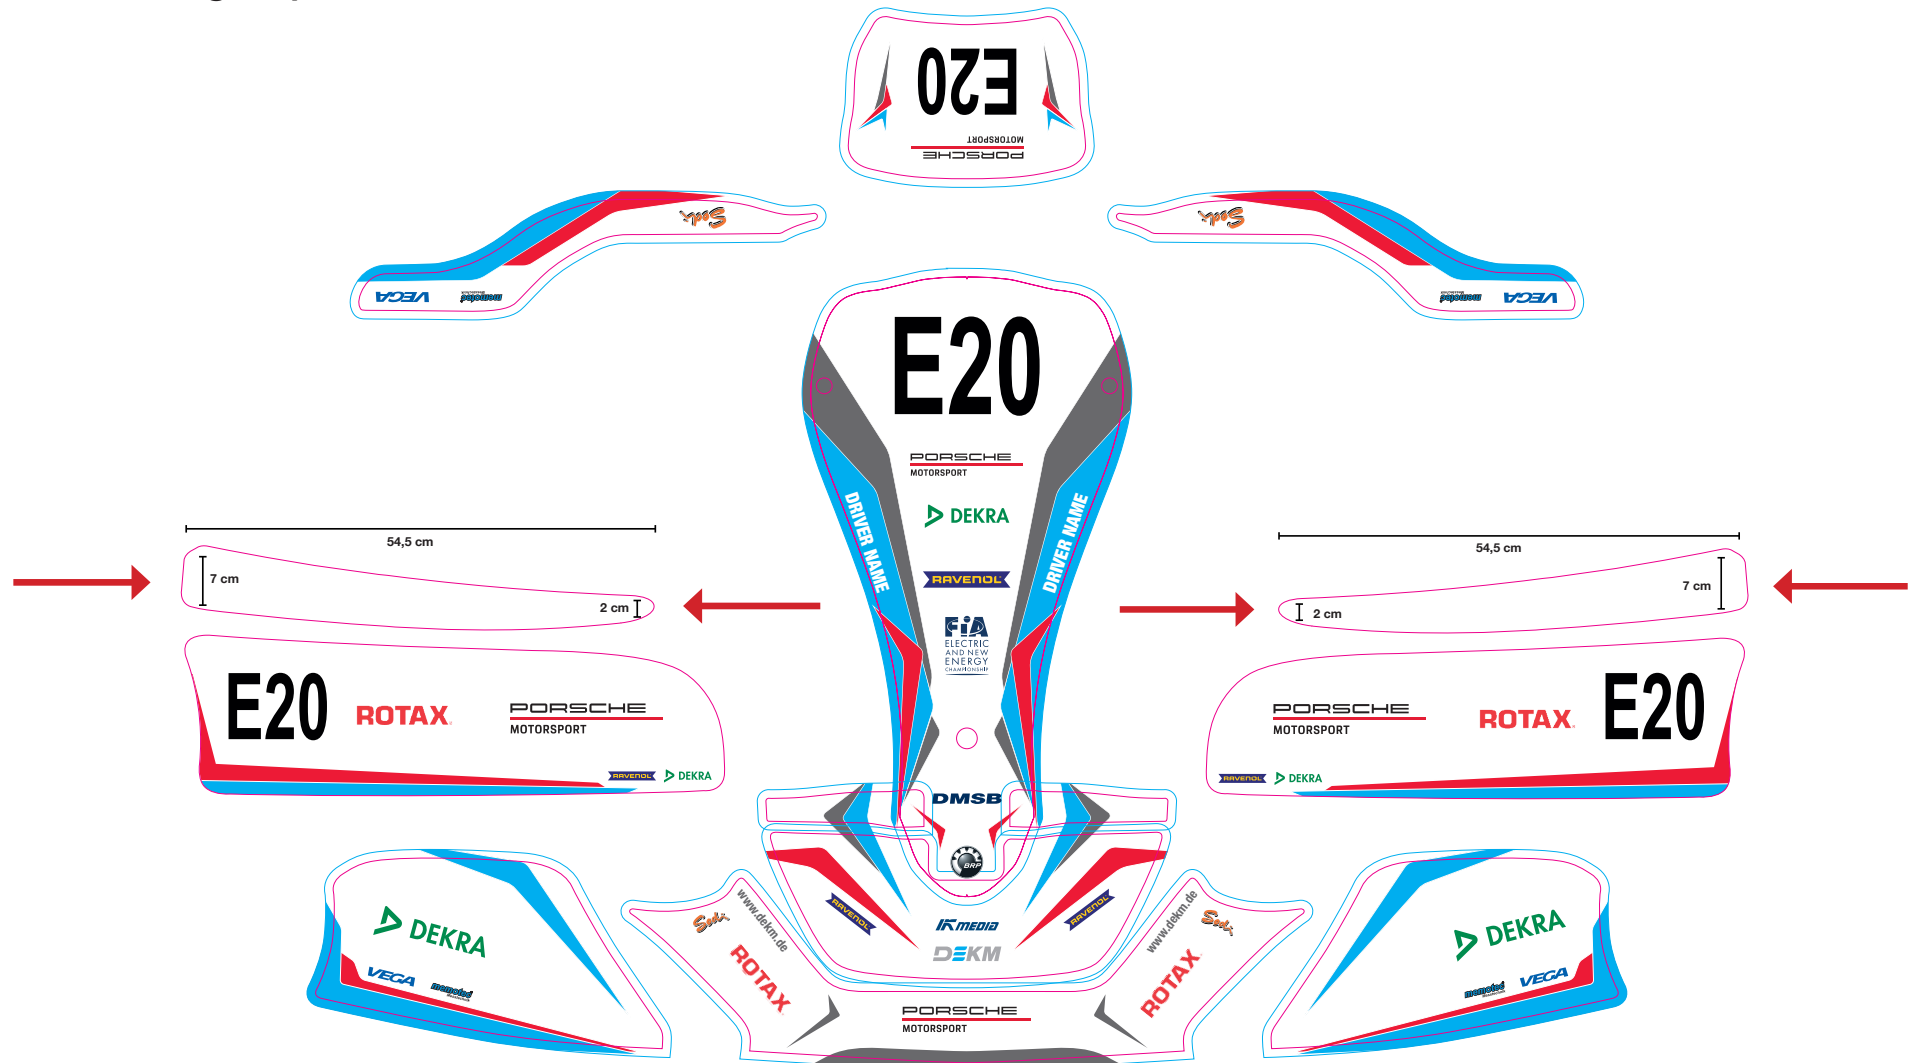

2020 Branding requirements

→ free space for sponsors

Sticker dimensions side box, top side:

2x stickers each 54,5 cm long, max. 7 cm high tapered to 2 cm height